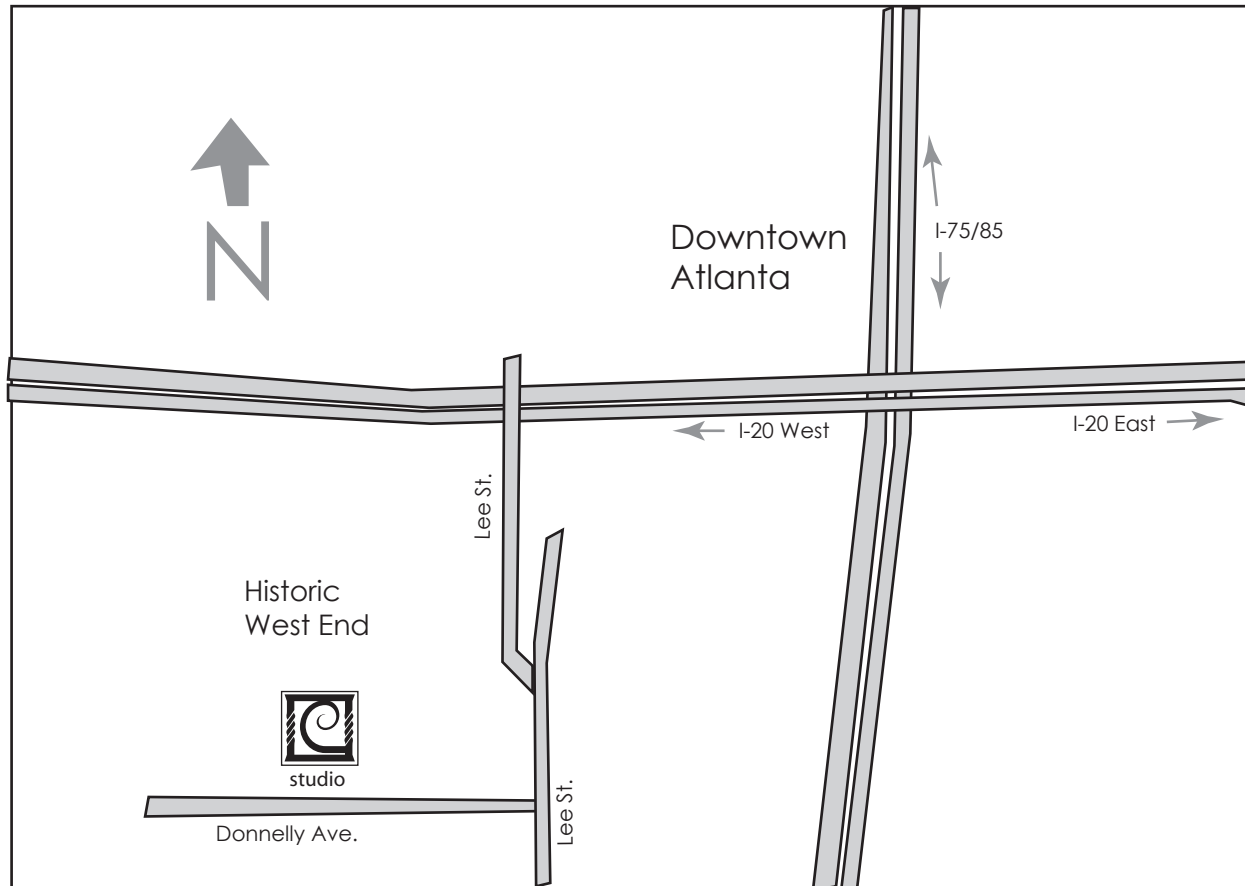

From I-75/85:

- Go West on I-20 approx. one mile to the first exit which is Lee St.
- Turn left on Lee St.
- Go 3/4 of a mile and merge right. This is still Lee St.
- Go 1/4 mile to second traffic light and turn right on Donnelly Avenue.
- Our studio is the third building on the right

979 Donnelly Avenue